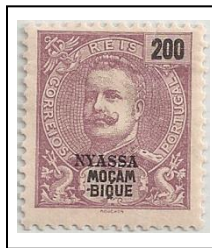

Stamps of Mozambique, King Carlos Design of 1898-1903
Overprinted **NYASSA** in Black

13

14

15

16

17

18

19

20

21

22

23

24

25

1901
Giraffes and Camels Designs

26

27

28

29 – never hinged

30

31

32

33

34